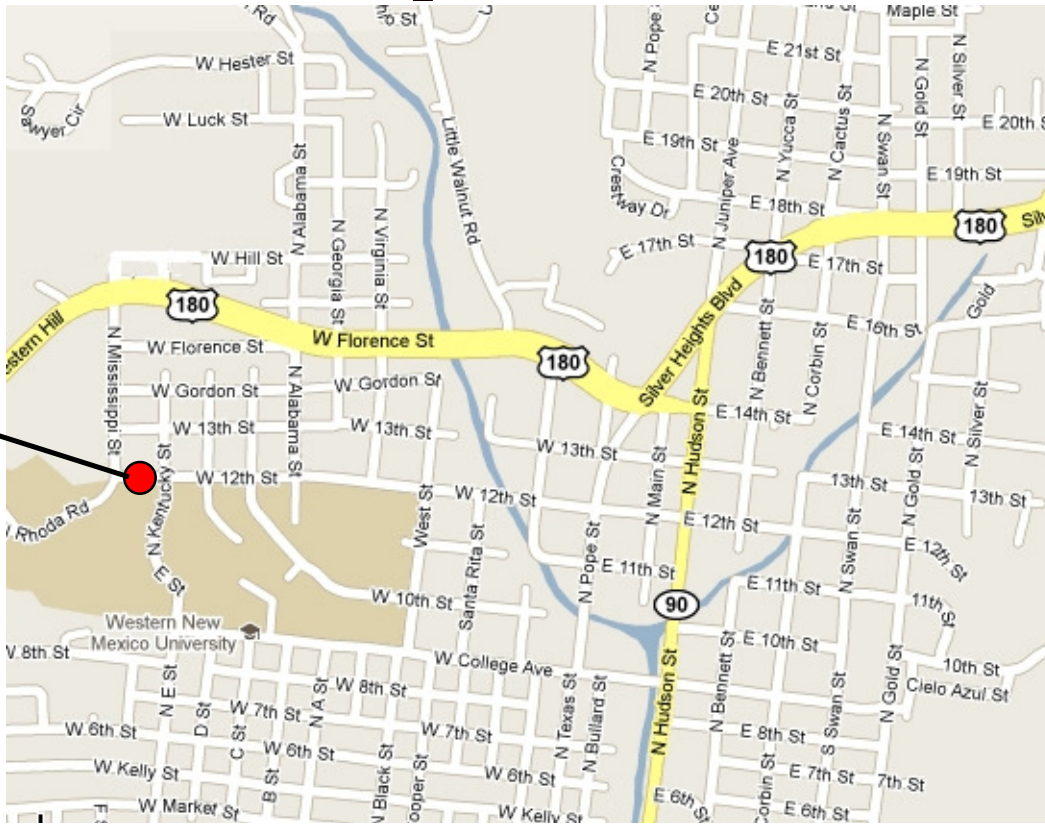

Silver City Map for 2010 NMNPS Meeting

To Little Walnut
Picnic Shelter

**WNMU
Global
Resource
Center**

- To:
Super 8
- Comfort
Inn
- Econo
Lodge
- Copper
Creek
Ranch